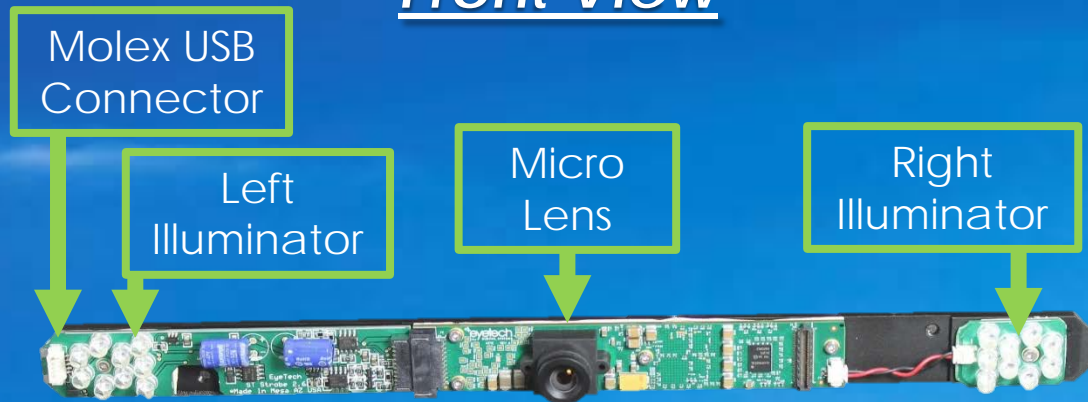

ET OEM AEye - Hardware Reference

Front View

Back View